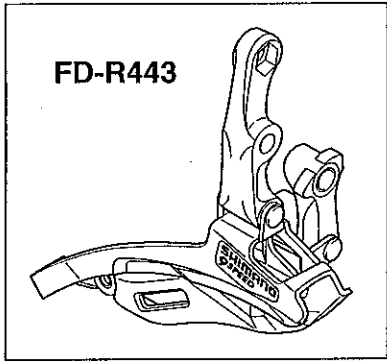

SHIMANO Front Derailleur (9-Speed Compatible)

**FD-R440** For Double Gear

**FD-R443** For Triple Gear

Q'TY	ITEM NO.	SHIMANO CODE NO.	DESCRIPTION
	1	Y-5A4 07020	Clamp Bolt (M5 x 15)
	2	Y-58G 98010	Stroke Adjust Screws (M4 x 13) & Plate
	3	Y-59G 98010	Cable Fixing Bolt Unit (M5 x 9)
	4	Y-58G 14000	Chain Guide Fixing Screw (M4 x 3)
	5	Y-58G 98030	Stroke Adjust Screws (M4 x 13) & Plate for Brazed-on Type
	6	Y-580 32000	SM-FD74 Brazed-on Bracket
	7	Y-580 32100	SM-FD74-LW Brazed-on Bracket (Investment Cast)
	8	Y-5EV 98020	Clamp Bolt Unit (M5 x 13.5) for Brazed-on Type
	9	Y-57Y 92100	SM-AD11 Clamp Band Unit $\phi$ 31.8 mm (1-1/4") for Brazed-on Type
	10	Y-57Y 91100	SM-AD15 Clamp Band Unit $\phi$ 34.9 mm (1-3/8") for Brazed-on Type
	11	Y-59L 19100	Clamp Bolt (M5 x 17.5) for SM-AD11/AD15
	12	Y-5C2 52000	Clamp Bolt (M5 x 13.5) for SM-AD11/AD15
	13	Y-59D 53000	Clamp Spacer