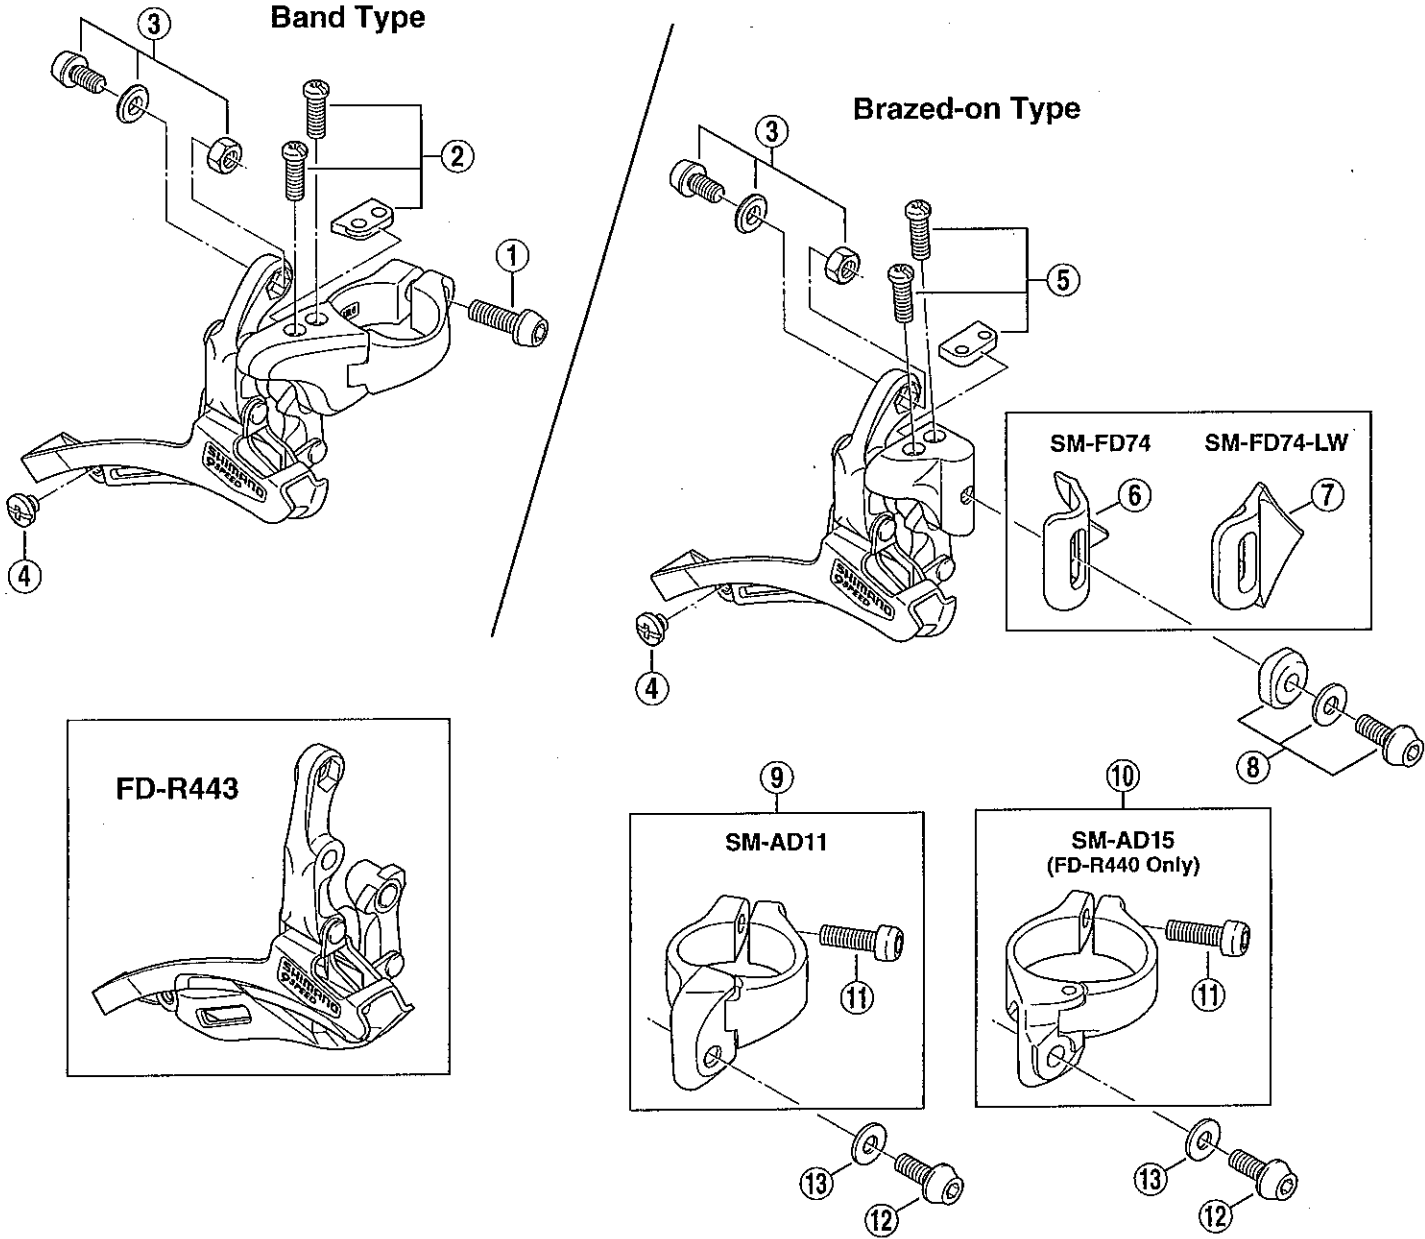

SHIMANO Front Derailleur (9-Speed Compatible)

**FD-R440** For Double Gear

**FD-R443** For Triple Gear

Q'TY	ITEM NO.	SHIMANO CODE NO.	DESCRIPTION
	1	Y-5A4 07020	Clamp Bolt (M5 x 15)
	2	Y-58G 98010	Stroke Adjust Screws (M4 x 13) & Plate
	3	Y-59G 98010	Cable Fixing Bolt Unit (M5 x 9)
	4	Y-58G 14000	Chain Guide Fixing Screw (M4 x 3)
	5	Y-58G 98030	Stroke Adjust Screws (M4 x 13) & Plate for Brazed-on Type
	6	Y-580 32000	SM-FD74 Brazed-on Bracket
	7	Y-580 32100	SM-FD74-LW Brazed-on Bracket (Investment Cast)
	8	Y-5EV 98020	Clamp Bolt Unit (M5 x 13.5) for Brazed-on Type
	9	Y-57Y 92100	SM-AD11 Clamp Band Unit $\phi$ 31.8 mm (1-1/4") for Brazed-on Type
	10	Y-57Y 91100	SM-AD15 Clamp Band Unit $\phi$ 34.9 mm (1-3/8") for Brazed-on Type
	11	Y-59L 19100	Clamp Bolt (M5 x 17.5) for SM-AD11/AD15
	12	Y-5C2 52000	Clamp Bolt (M5 x 13.5) for SM-AD11/AD15
	13	Y-59D 53000	Clamp Spacer